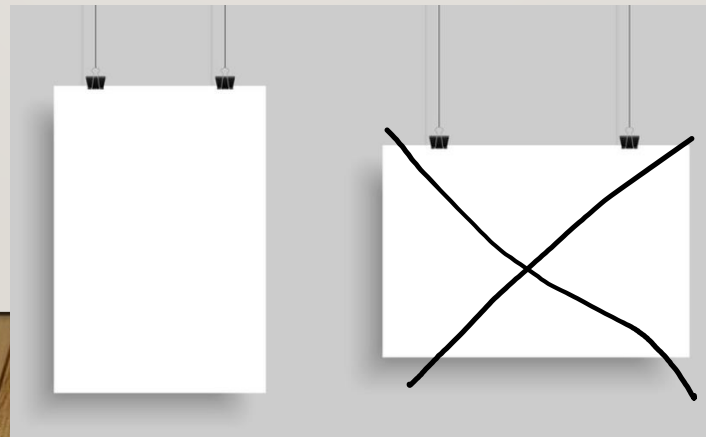

STEPS

1. Lighten the sculpture.

2. Turn the sculpture.

3. **Take a photo** if you like the shape.

4. Choose the best 2 photos (**pay attention at the criteria**)

CRITERIA TO TAKE PHOTOS:

❖ Hide the basement /support.

❖ Center the image.

❖ Show different forms (not only the cube).

❖ Take the photo vertically.

Art lesson following Lukas Ulmi © 2021 by Ana Fabuel is licensed under CC BY-NC-SA 4.0. To view a copy of this license, visit <https://creativecommons.org/licenses/by-nc-sa/4.0/>