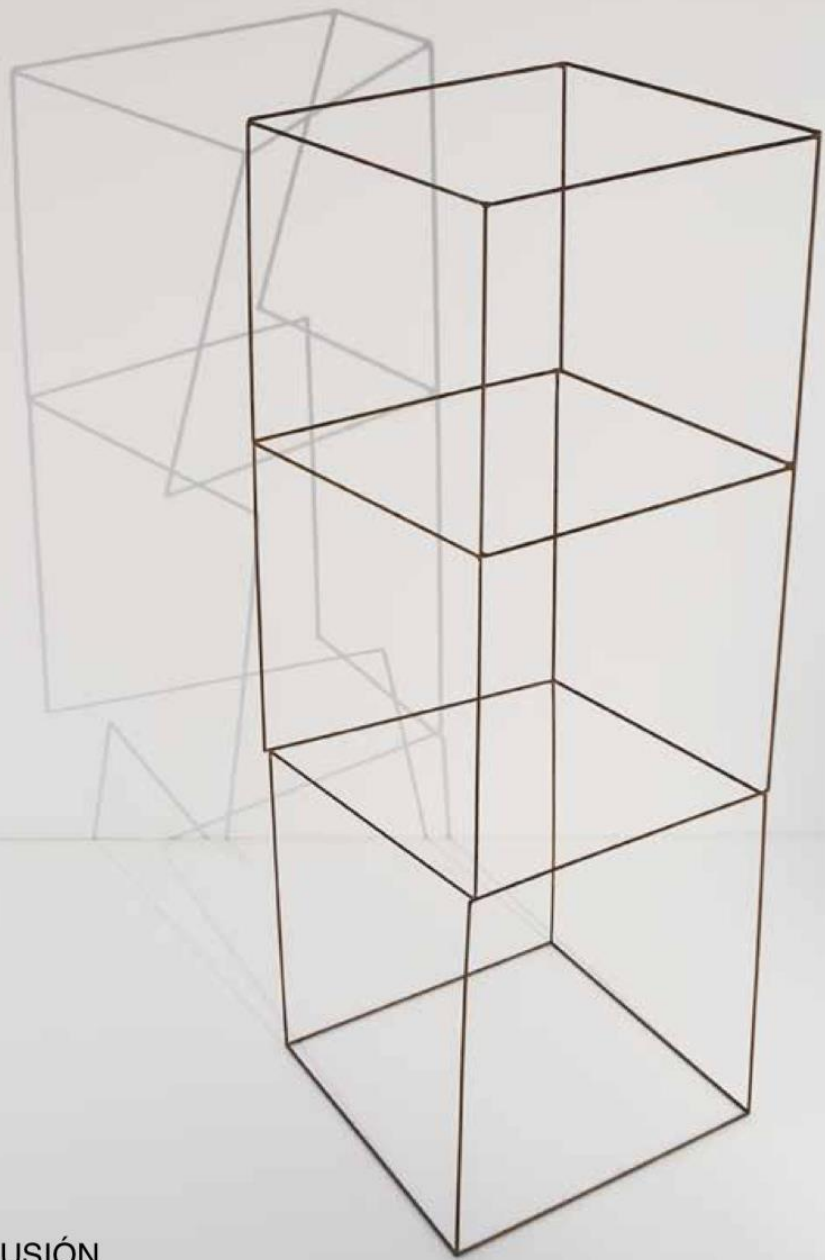

❖ Mobile architectures that unfold infinitespaces within them.

❖ The labyrinth would symbolize the transformative process of artistic experience where man constantly is faced with emptiness, but also with creation. Conceptions of infinite universes in the inner lightness of the cubes that the sculptor extends through the formal simplicity on the horizon. The same symbol that can serve to evoke invisiblerealities.

VAIVEN DE FORMAS 1

varilla de hierro e imanes 118x88x50cm
LUKAS ULMI 2013

ILUSIÓN II
varilla de hierro 30x30x40cm (*)
LUKAS ULMI 2014

BAILE CON SOMBRAS
varilla de hierro 25x25x25cm (*)
LUKAS ULMI 2015

ILUSIÓN
varilla de hierro 135x75x60cm
LUKÁS ULMÍ 2016