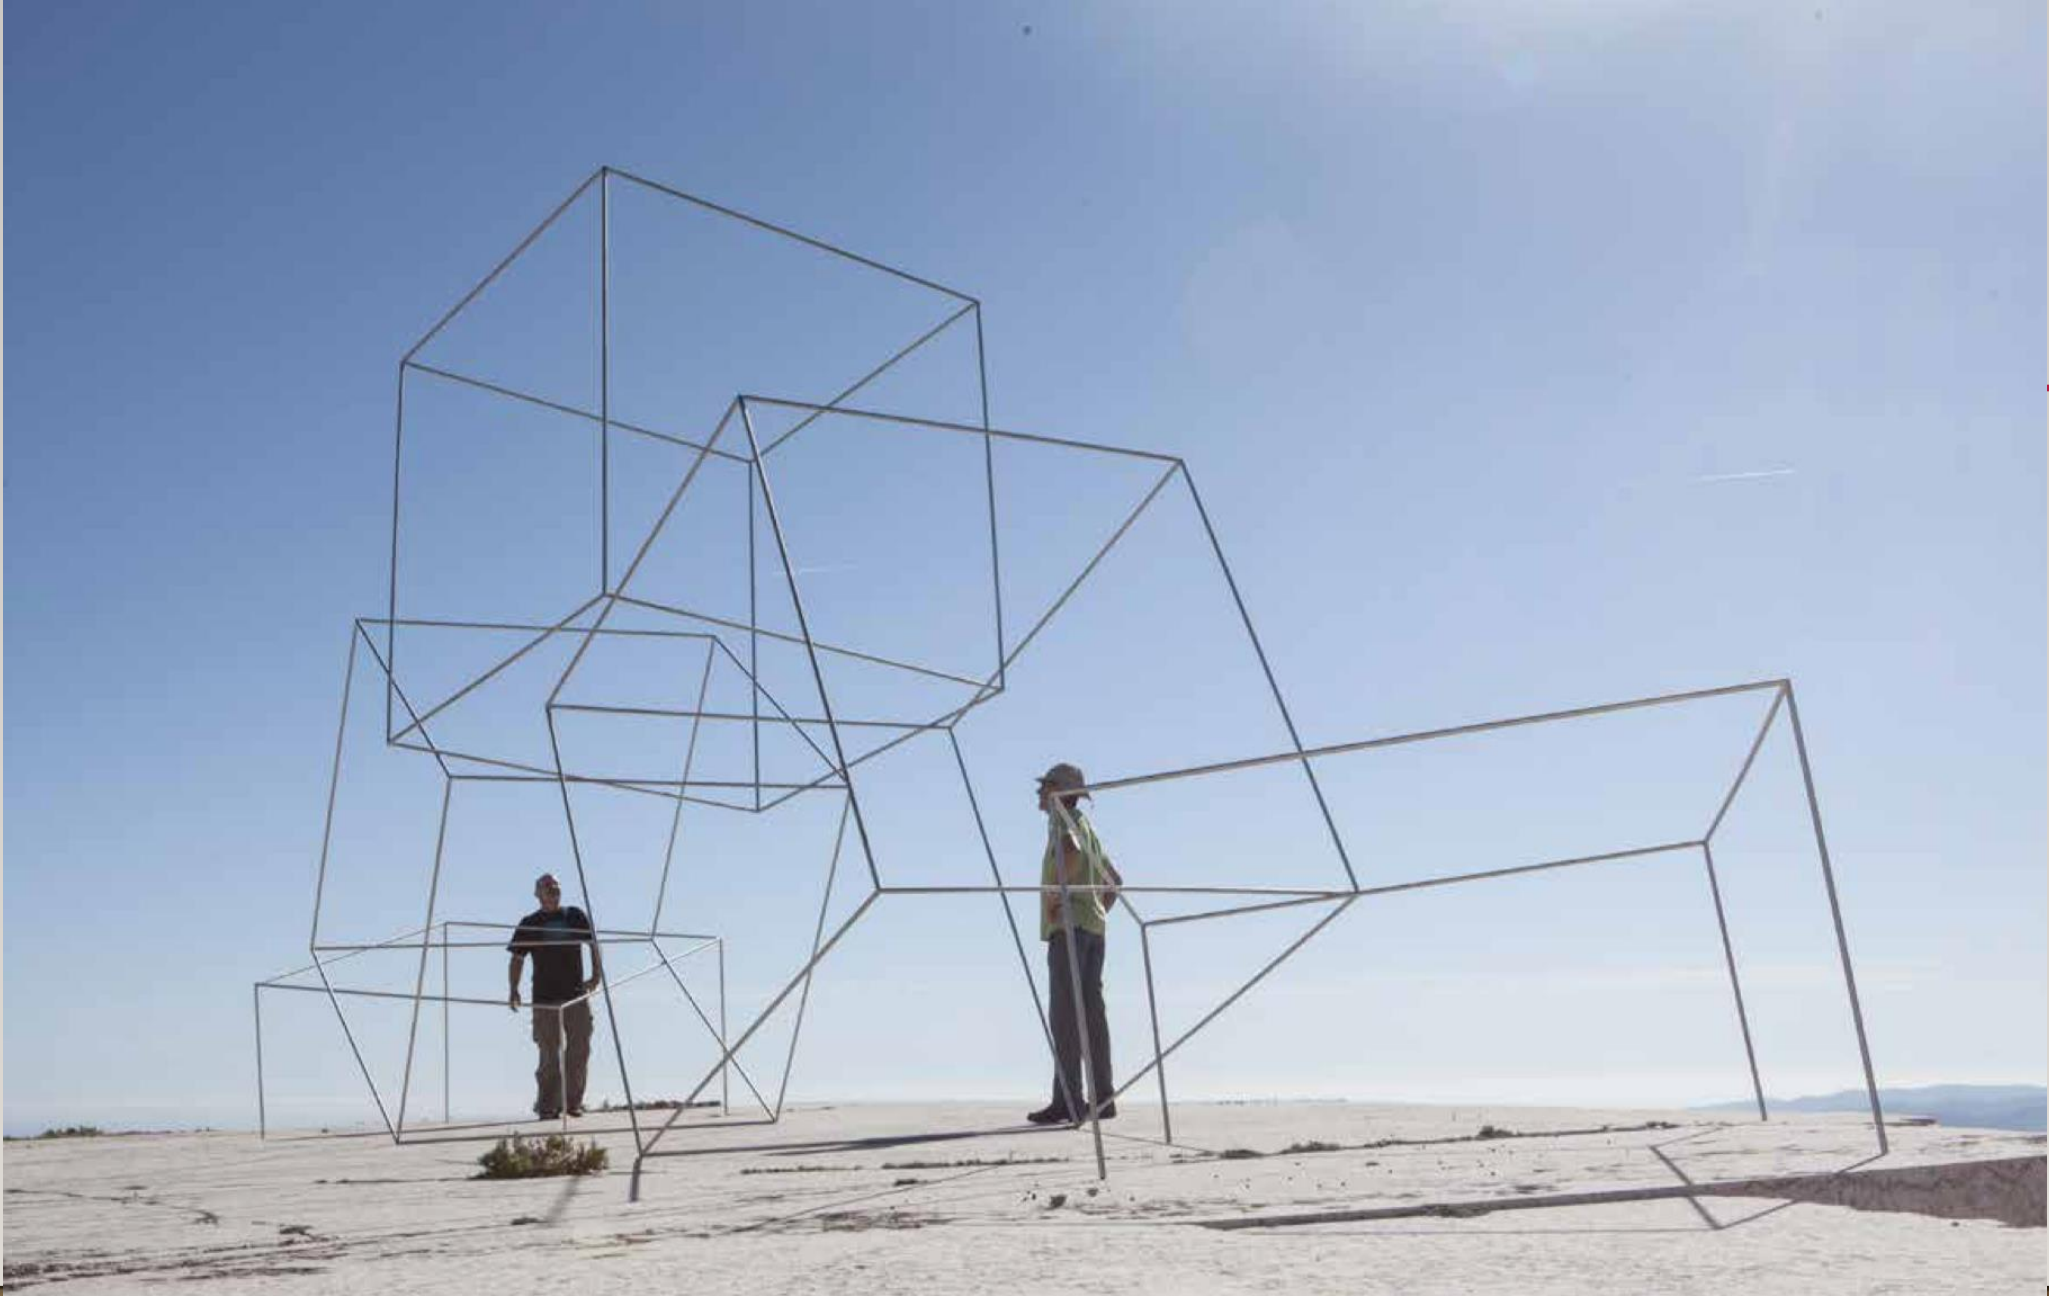

DESAFIO AL ESPACIO

tubo de acero inox 9x5x4m

LUKAS ULMI 2014