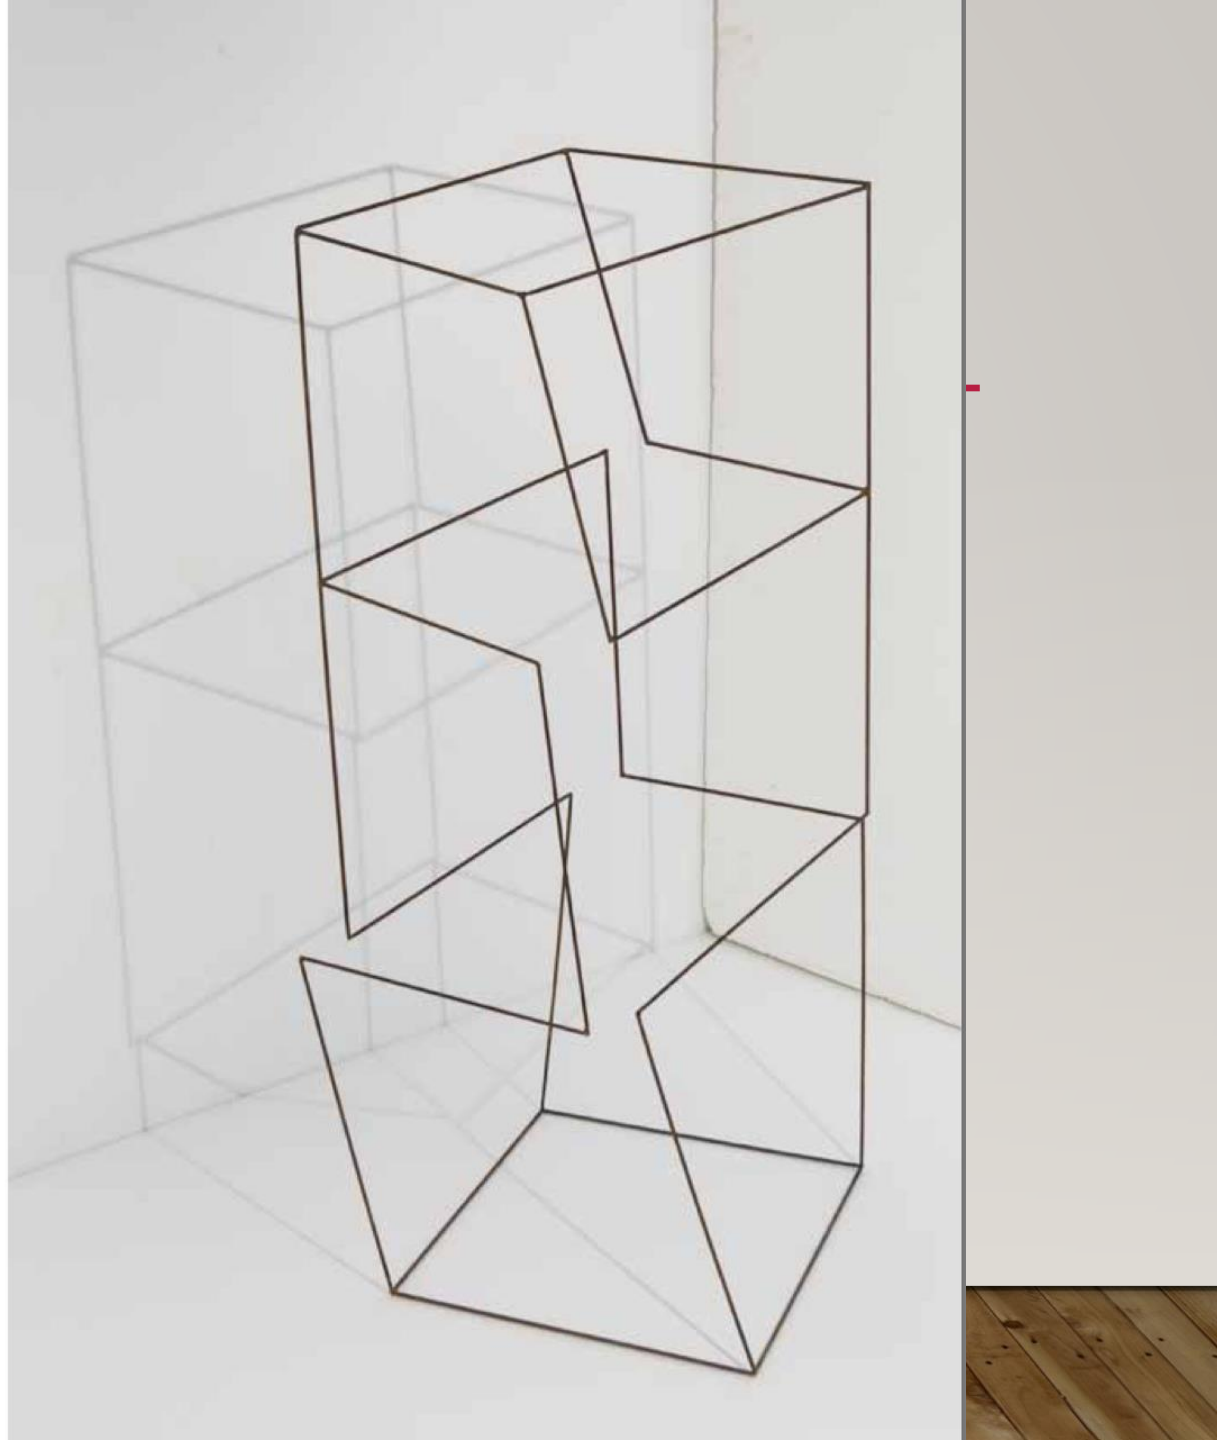

❖ Mobile architectures that unfold infinitespaces within them.

❖ The labyrinth would symbolize the transformative process of artistic experience where man constantly is faced with emptiness, but also with creation. Conceptions of infinite universes in the inner lightness of the cubes that the sculptor extends through the formal simplicity on the horizon. The same symbol that can serve to evoke invisiblerealities.

COMPOSICIÓN (MÓVIL)

varilla de hierro, madera de olivo pintada 50x60x7cm
LUKAS ULMI 2012

DESAFIO AL ESPACIO
tubo de hierro 9x5x4m
LUKAS ULMI 2014

LABERINTO VISUAL
varilla de hierro 52x60x24cm
LUKAS ULMI 2013

VAIVEN DE FORMAS 1

varilla de hierro e imanes 118x88x50cm
LUKAS ULMI 2013

ILUSIÓN II
varilla de hierro 30x30x40cm (*)
LUKAS ULMI 2014

BAILE CON SOMBRAS
varilla de hierro 25x25x25cm (*)
LUKAS ULMI 2015

ILUSIÓN
varilla de hierro 135x75x60cm
LUKÁS ULMÍ 2016