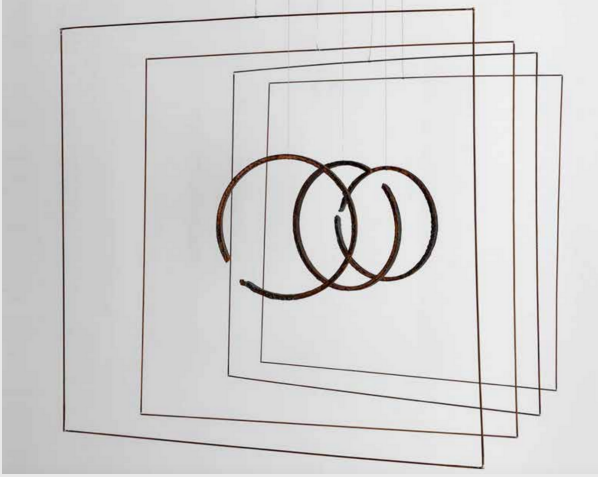

SWEDISH ARTIST