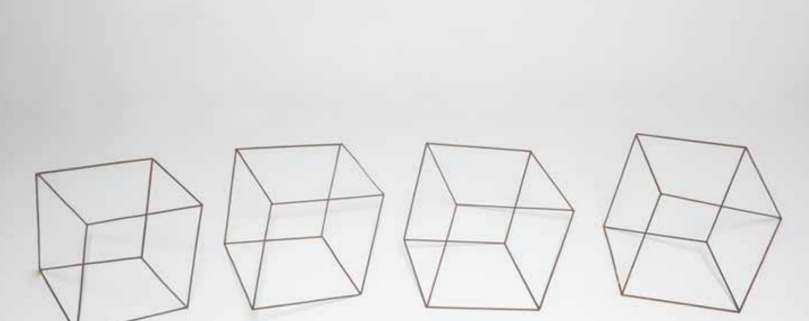

LUKAS ULMI-INSPIRED CUBE DESIGNS

MATERIALS