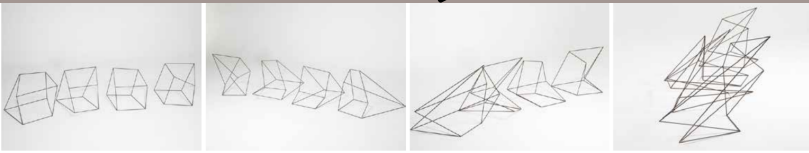

LUKAS ULMI-INSPIRED CUBE DESIGNS

MATERIALS