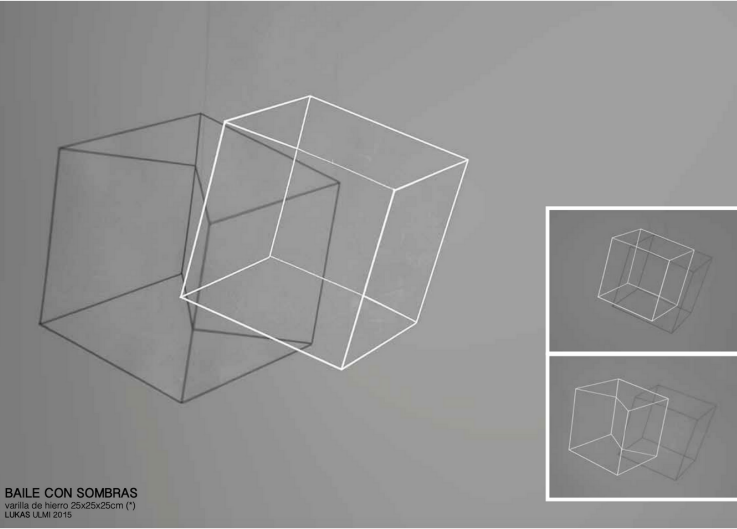

**HE IS A SCULPTOR
HE IS FROM LUCERNE
(SWEDEN)
HE LIVES IN VALENCIA SINCE
1995**

**HE USES METAL RODS.
EVERYTHING REVOLVES
AROUND THE CUBE.**